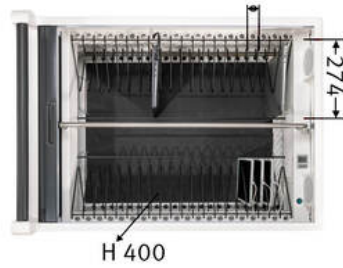

PARAPROJECT®

Trolley U40/U20 WOL

Charge , Wake on Lan , Transport , Storage , Flex2Connect

- 40 push-in compartments for tablets, laptops or chromebooks